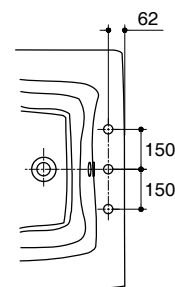

#### Features

- Acrylic and reinforced with fiberglass.
- Drop-in.
- Includes pillow head.
- Includes pop-up drain and overflow.
- Coordinates with Odeon suite.
- 1800 x 900 x 480 mm

#### Technical Information

<b>Fixture:</b>	
Basin area:	
Basin area bottom	1233 x 490 mm
Basin area top	1643 x 831 mm
*Approximate measurements for comparison only.	

<b>To overflow:</b>	
Water depth	340 mm
Capacity	296 liters
Drain hole	Ø38 mm (1-1/2")
Overflow hole	Ø52 mm
Weight	27 kg

Dimensions are approximate. (Do not direct measure a dimensional from picture below)

Unit: mm

K-18255X, K-18255X-GR, K-18255X-NP

K-18255X-ZZ

Customer Interface Access Panel  
W500 x H450

Recommended Faucet Area