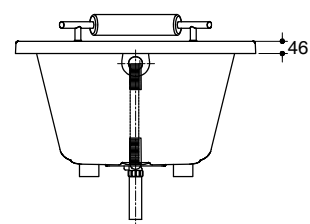

#### Technical Information

<b>Fixture:</b>	
Basin area:	
Basin area bottom	1233 x 490 mm
Basin area top	1643 x 831 mm
*Approximate measurements for comparison only.	

<b>To overflow:</b>	
Water depth	340 mm
Capacity	296 liters
Drain hole	Ø38 mm (1-1/2")
Overflow hole	Ø52 mm
Weight	27 kg

Dimensions are approximate. (Do not direct measure a dimensional from picture below)

Unit: mm

K-18255X, K-18255X-GR, K-18255X-NP

K-18255X-ZZ

Customer Interface Access Panel  
W500 x H450

Recommended Faucet Area

1-1/2" BATH DRAIN

Note: The recommended dimension for installation can be adjusted according to user preferences and layout.